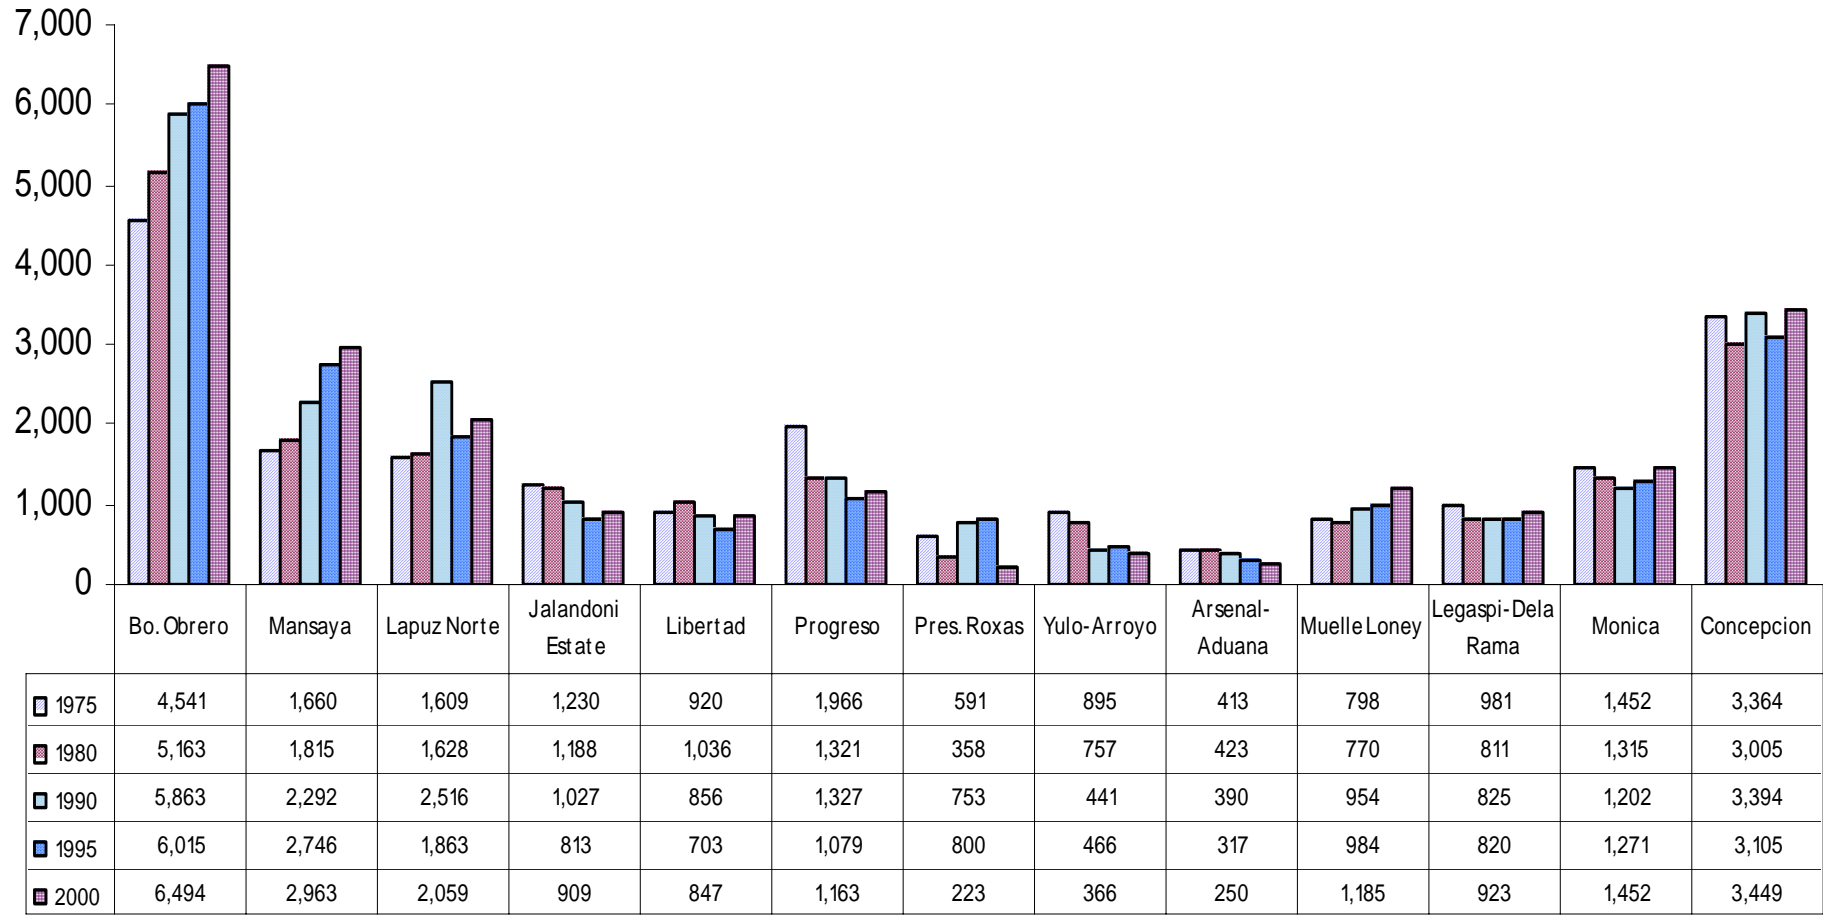

Chart 1. Household Population of Barangays in Station 1(1975-2000)

Barangay

Chart 2. Household Population in Barangays in Station 2 (1975-2000)

Barangays

Chart 3. Household Population in Barangays in Stations 3 & 4

Barangays