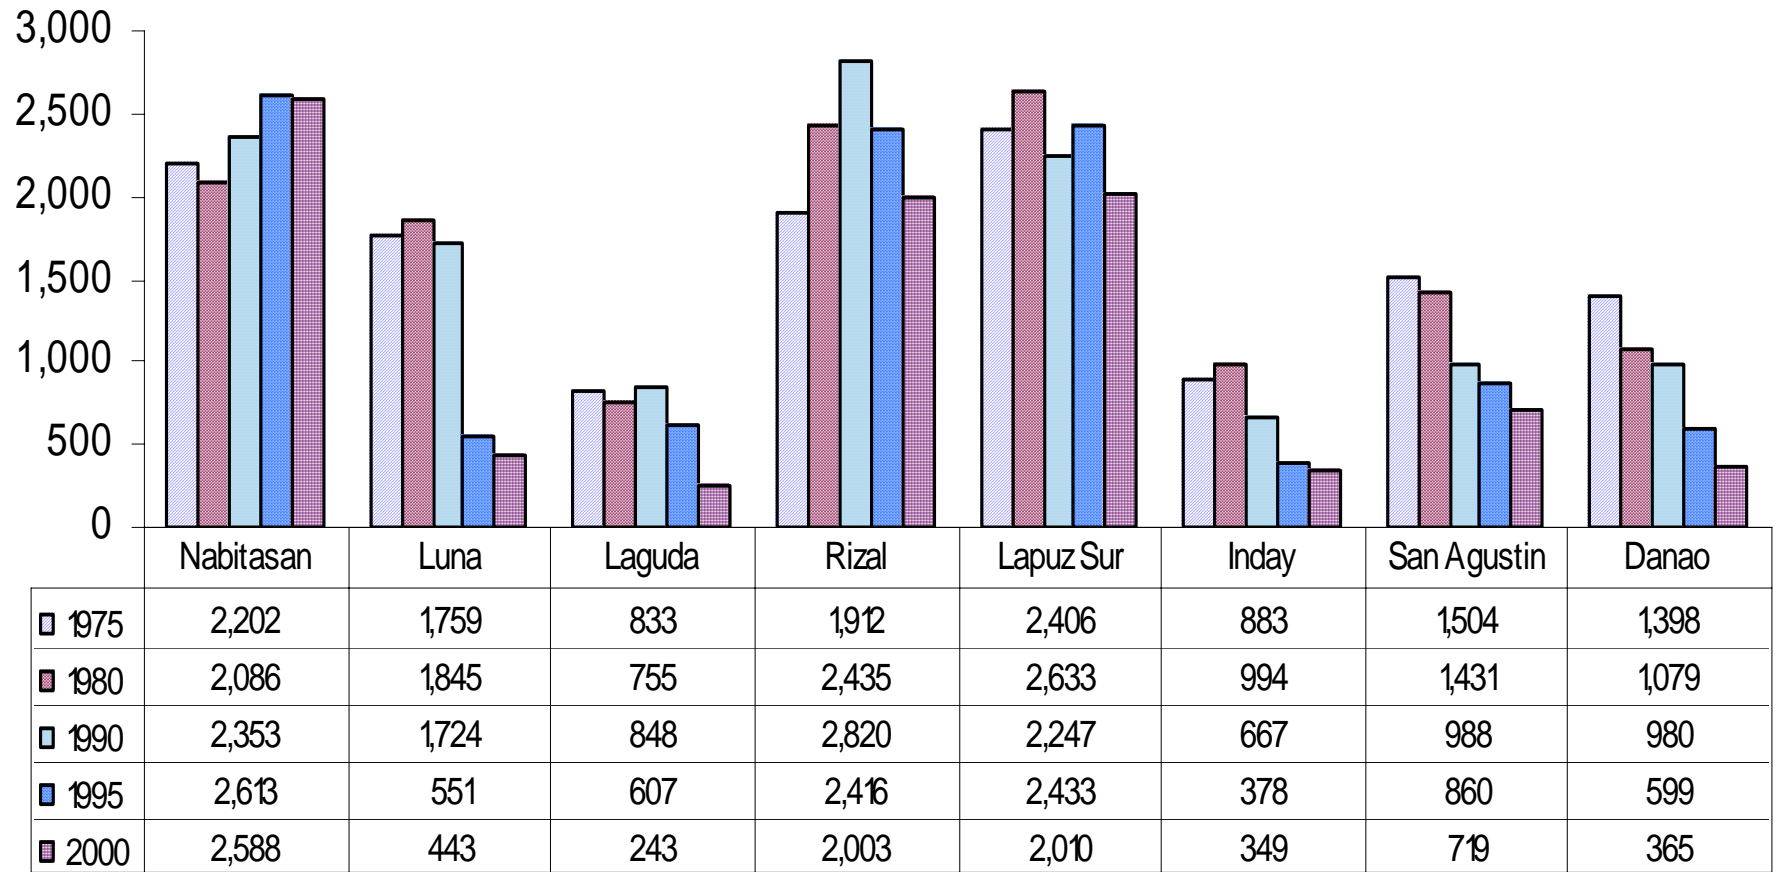

Chart 1. Household Population of Barangays in Station 1(1975-2000)

Barangay

Chart 2. Household Population in Barangays in Station 2 (1975-2000)

Barangays

Chart 3. Household Population in Barangays in Stations 3 & 4

Barangays