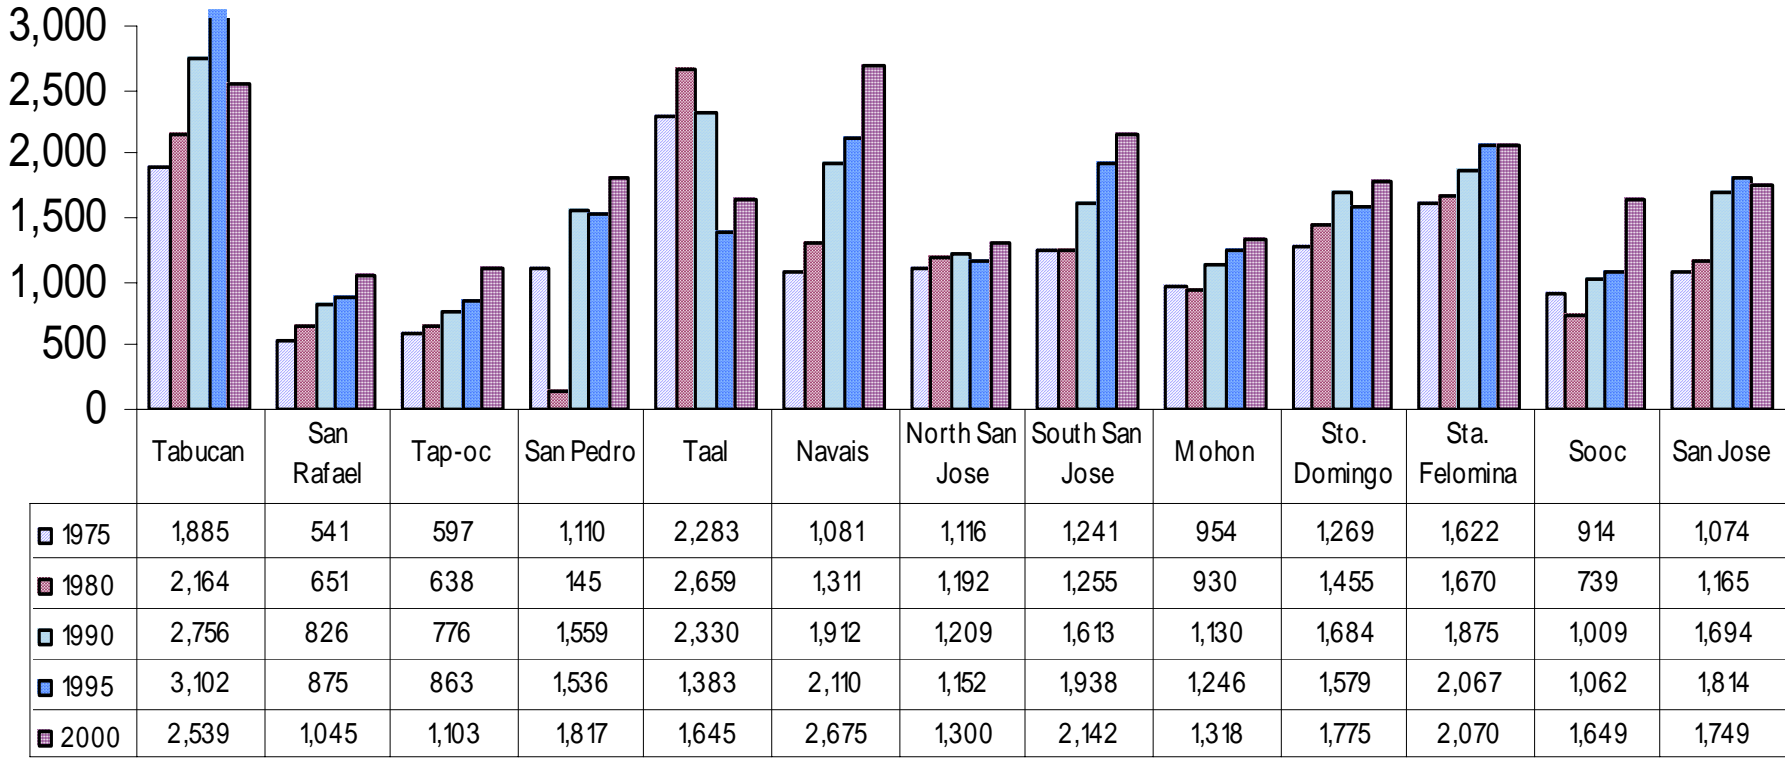

Chart 1. Household Population of Barangays in Station 1(1975-2000)

Barangay

Chart 2. Household Population in Barangays in Station 2 (1975-2000)

Barangays

Chart 3. Household Population in Barangays in Stations 3 & 4

Barangays